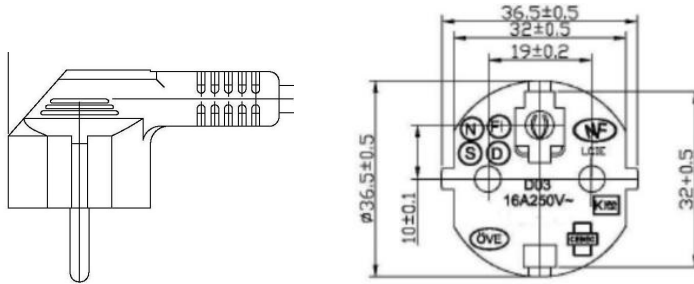

### SH10215R

Lead Euro Plug to Bare end 3m white

#### Specification:

Plug 1: Schuko Plug Right Angled white

Fuse: Not applicable

Cord: 3,00mts H05VV-F 3x1,50 white

End 2: strip 50/6mm