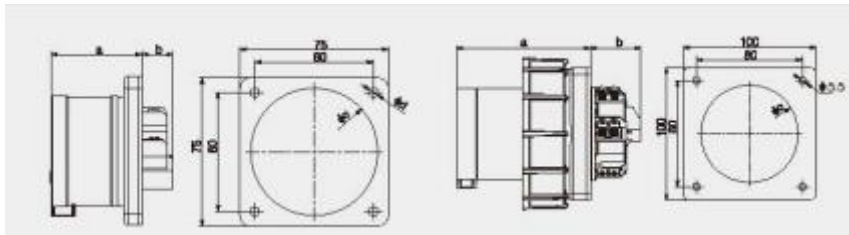

#### Dimension:

a	45.5
b	16.5
c	64
d	4.5

#### Specification:

Number of Pole: 2P+E

Rated Voltage: 220V~250V

Rated Current: 16A

IP Class: 44

Position of Earth Contact: 6H

Color: Blue