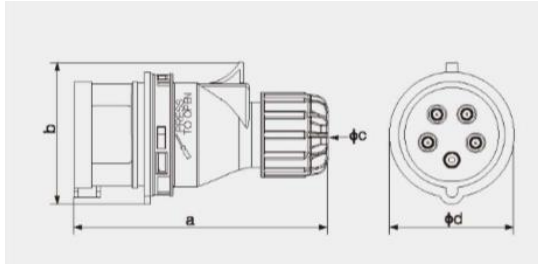

#### Dimension:

a	120
b	57
c	15
d	53.5
Cable size(mm <sup>2</sup> )	1~2.5

#### Specification:

Number of Pole: 2P+E  
Rated Voltage: 220V~250V  
Rated Current: 16A  
IP Class: 44  
Position of Earth Contact: 6H  
Color: Black